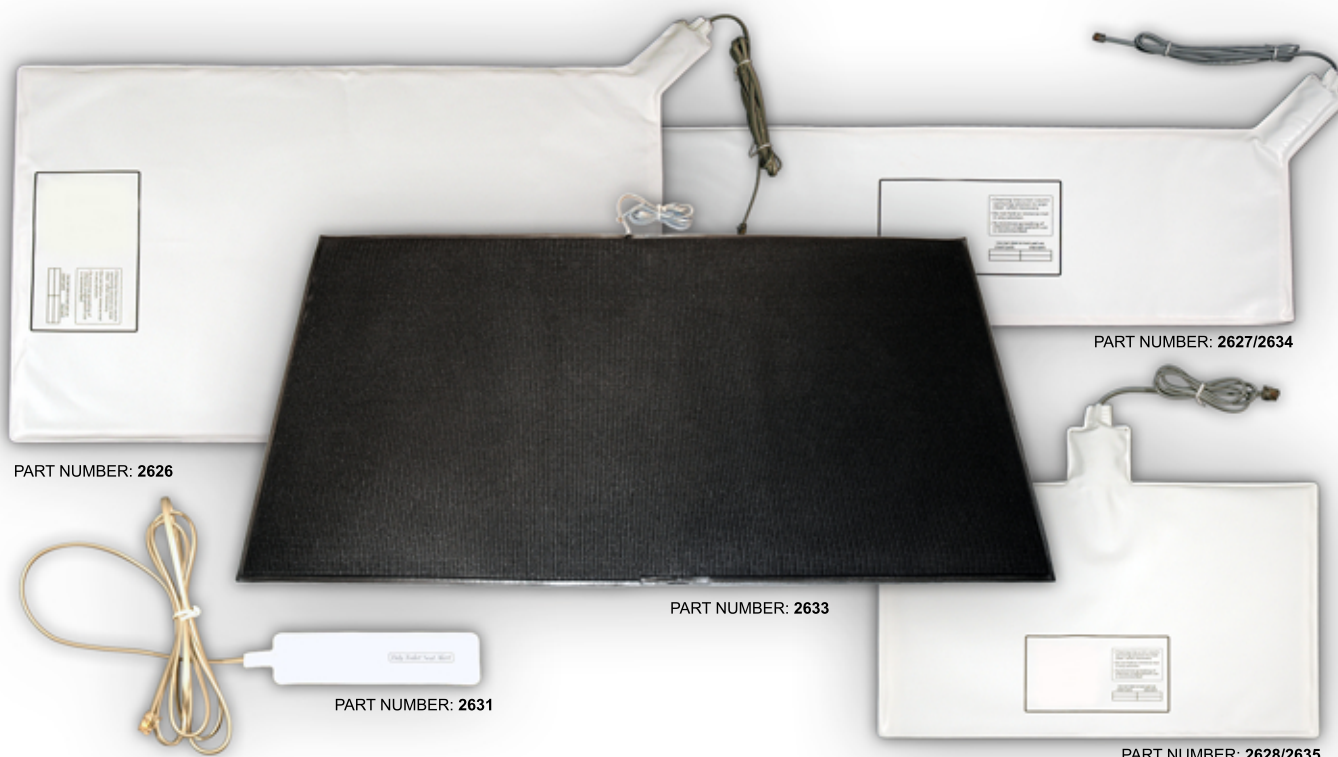

## FEATURES

- Simple operation and maintenance
- Affordable price
- Easy to clean
- For use with cura<sup>1</sup> Bed/Chair Alert monitors
- Virtually no false alarms over the lifetime of the pad
- All bed/chair pads made from non-allergenic soft PVC
- Vent holes in the neck reduce the risk of moisture ingress
- Floors mats made from heavy duty non-slip material

## TECHNICAL SPECIFICATIONS

- Premium Bed / Chair Pads**  
 2626 Premium Bed Pad (760x510) 1 Year  
 2627 Premium Bed Pad (760x255) 1 Year  
 2634 Premium Bed Pad (760x255) 30 Day  
 2628 Premium Chair Pad (380x255) 1 Year  
 2635 Premium Chair Pad (380x255) 30 Day
- Premium Toilet Pad**  
 2631 Premium Toilet Pressure Pad (140x40) 30 Day
- Premium Floor Mats**  
 2633 Premium Floor Mat (1220x610) 1 Year  
 2637 Premium Floor Mat (1625X610) 1 Year  
 Weight range for reliable operation: 30kg - 200kg  
 Bottom material PVC without Phthalate.