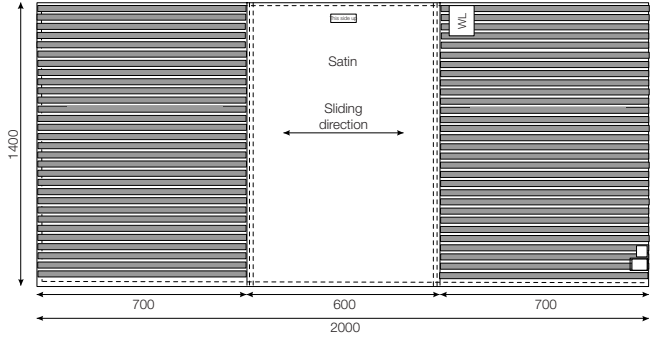

ReadyLett - sliding sheet

(Can be combined with WendyLett2Way drawsheet or WendyLett4Way sliding drawsheet)

11629	ReadyLett, 60 cm/24" sliding surface (<i>bed 80-120 cm / 32-47"</i>)	100 x 200/39 x 79	white
11634	ReadyLett, 60 cm/24" sliding surface (<i>bed 80-120 cm / 32-47"</i>)	140 x 200/55 x 79	white
11639	ReadyLett, 70 cm/28" sliding surface (<i>bed 80-120 cm / 32-47"</i>)	200 x 200/79 x 79	white
11641	ReadyLett, 70 cm/28" sliding surface (<i>bed 90-100 cm/36-39"</i>), fitted, with elastics	200 x 90/79 x 36	white

WendyLean - pillowcase with handles

1680	WendyLean	50 x 60/20 x 24	grey/white striped
------	-----------	-----------------	--------------------

WendyLett

SystemRoMedic®

Art. no.	Size cm/inch	Sliding surface	Rec. bed, width	Rec. bed, length	Colour
1609	100x200/39x79	60cm/24inch	80-120cm/32-47inch	80-210cm/31-83inch	White

Art. no.	Size cm/inch	Sliding surface	Rec. bed, width	Rec. bed, length	Colour
1614	140x200/55x79	60cm/24inch	80-120cm/32-47inch	120-210cm/47-83inch	White

Art. no.	Size cm/inch	Sliding surface	Rec. bed, width	Rec. bed, length	Colour
1629	100x200/39x79	60cm/24inch	80-120cm/32-47inch	80-210cm/32-83inch	grey/white striped

Art. no.	Size cm/inch	Sliding surface	Rec. bed, width	Rec. bed, length	Colour
1634	140x200/55x79	60cm/24inch	80-120cm/32-47inch	120-210cm/47-83inch	grey/white striped

Art. no.	Size cm/inch	Sliding surface	Rec. bed, width	Rec. bed, length	Colour
1639	200x200/79x79	70cm/28inch	80-120cm/32-47inch	180-210cm/47-83inch	grey/white striped