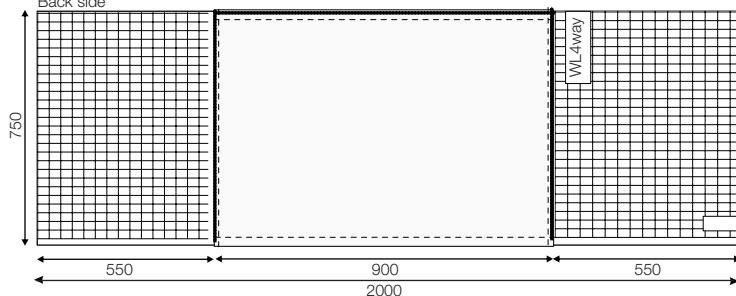

Art. no.	Size cm/inch	Rec. bed, width	Rec. bed, length	Colour
1631	100x200/39x79	80-120cm/32-48inch	100-210cm/40-83inch	white/grey striped

Art. no.	Size cm/inch	Rec. bed, width	Rec. bed, length	Colour
1636	140x200/55x79	80-120cm/32-48inch	140-210cm/56-83inch	white/grey striped

WendyLett4Way

SystemRoMedic

Art. no.	Size cm/inch	Rec. bed, width	Rec. bed, length	Colour
1637	140x200/55x79	80-120cm/32-48inch	140-210cm/56-83inch	grey/white checked

Art. no.	Size cm/inch	Rec. bed, width	Rec. bed, length	Colour
1647	200x200/79x79	80-120cm/32-48inch	190-210cm/75-83inch	grey/white checked

Art. no.	Size cm/inch	Rec. bed, width	Rec. bed, length	Colour
1648	75x200/30x79	80-120cm/32-48inch	100-210cm/40-83inch	grey (inco) checked

Front side

Back side

Art. no.	Size cm/inch	Rec. bed, width	Rec. bed, length	Colour
1649	140x120/55x47	80-120cm/32-48inch	140-210cm/56-83inch	grey (inco)

Front side

Back side

Art. no.	Size cm/inch	Rec. bed, width	Rec. bed, length	Colour
1657	140x190/55x75	80-140cm/32-55inch	140-210cm/55-83inch	grey/white checked

Front side

Back side

Art. no.	Size cm/inch	Rec. bed, width	Rec. bed, length	Colour
1652	140x260/55x102	100-180cm/39-47inch	140-210cm/56-83inch	grey/white checked