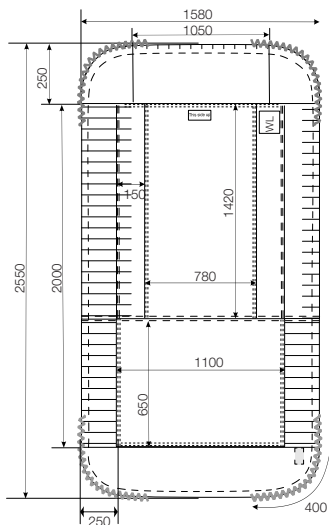

Art. no.	Size cm/inch	Sliding surface	Rec. bed, width	Rec. bed, length	Madress height	Colour
1651	200x105/ 79x42	80cm/32inch	100-115cm/ 39-40inch	190-210cm/ 75-83inch	Max: 0-20cm/ 0-8inch	grey/white striped