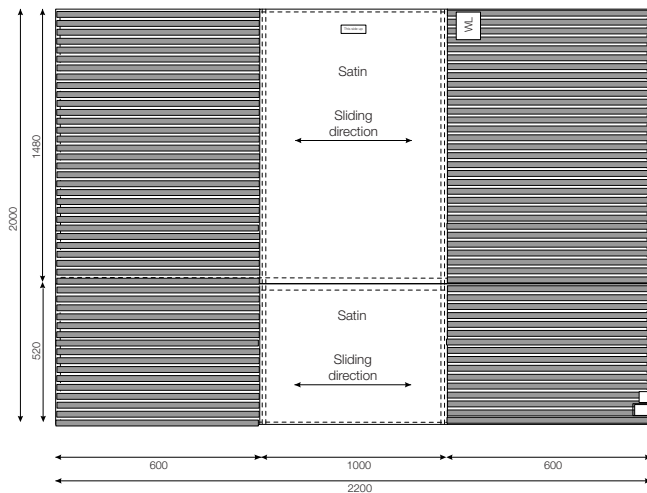

Art. no.	Size cm/inch	Sliding surface	Rec. bed, width	Rec. bed, length	Colour
1614	140x200/55x79	60cm/24inch	80-120cm/32-47inch	120-210cm/47-83inch	White

Art. no.	Size cm/inch	Sliding surface	Rec. bed, width	Rec. bed, length	Colour
1629	100x200/39x79	60cm/24inch	80-120cm/32-47inch	80-210cm/32-83inch	grey/white striped

Art. no.	Size cm/inch	Sliding surface	Rec. bed, width	Rec. bed, length	Colour
1634	140x200/55x79	60cm/24inch	80-120cm/32-47inch	120-210cm/47-83inch	grey/white striped

Art. no.	Size cm/inch	Sliding surface	Rec. bed, width	Rec. bed, length	Colour
1639	200x200/79x79	70cm/28inch	80-120cm/32-47inch	180-210cm/47-83inch	grey/white striped

Art. no.	Size cm/inch	Sliding surface	Rec. bed, width	Rec. bed, length	Colour
1667	100x220/99x88	100cm/40inch	120-150cm/ 48-59inch	80-210cm/ 32-83inch	grey/white striped

Art. no.	Size cm/inch	Sliding surface	Rec. bed, width	Rec. bed, length	Colour
1668	140x220/55x88	100cm/40inch	120-150cm/ 48-59inch	120-210cm/ 48-83inch	grey/white striped

Art. no.	Size cm/inch	Sliding surface	Rec. bed, width	Rec. bed, length	Colour
1669	200x220/79x88	120cm/46inch	120-150cm/ 48-59inch	180-210cm/ 71-83inch	grey/white striped

Art. no.	Size cm/inch	Sliding surface	Rec. bed, width	Rec. bed, length	Madress height	Colour
1641	200x90/79x36	70cm/28inch	90-100cm/ 36-40inch	190-210cm/ 75-83inch	Max: 0-20cm/ 0-8inch	grey/white striped