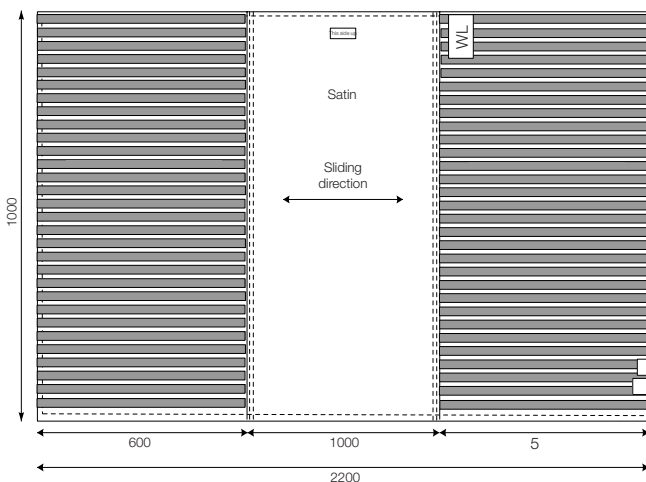

Art. no.	Size cm/inch	Sliding surface	Rec. bed, width	Rec. bed, length	Colour
1667	100x220/99x88	100cm/40inch	120-150cm/ 48-59inch	80-210cm/ 32-83inch	grey/white striped