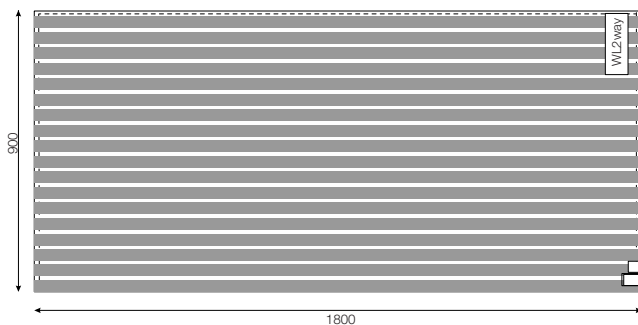

Art. no.	Size cm/inch	Sliding surface	Rec. bed, width	Rec. bed, length	Madress height	Colour
1671	200x120/ 79x47	110cm/ 43inch	130-150cm/ 51-59inch	190-210cm/ 75-83inch	Max: 0-20cm/ 0-8inch	grey/white striped

Art. no.	Size cm/inch	Sliding surface	Rec. bed, width	Rec. bed, length	Colour
1681	200x370/79x146	70cm/28inch	180-210cm/ 47-83inch	grey/white striped	

WendyLett2Way

SystemRoMedic®

Art. no.	Size cm/inch	Rec. bed, width	Rec. bed, length	Colour
1620	90x180/35x70	80-120cm/32-48inch	100-210cm/40-83inch	white