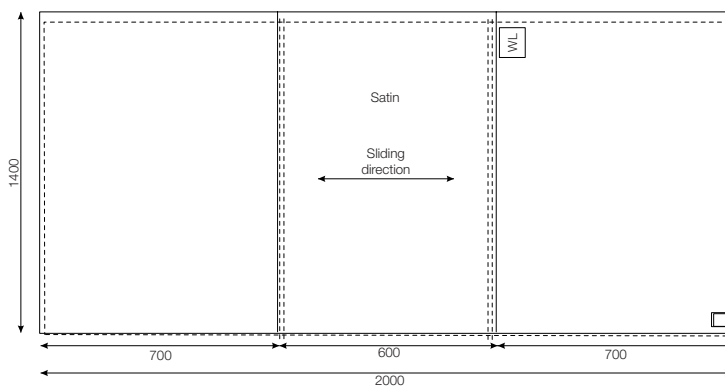

Art. no.	Size cm/inch	Rec. bed, width	Rec. bed, length	Colour
1648	75x200/30x79	80-120cm/32-48inch	100-210cm/40-83inch	grey (inco) checked

Front side

Back side

Art. no.	Size cm/inch	Rec. bed, width	Rec. bed, length	Colour
1649	140x120/55x47	80-120cm/32-48inch	140-210cm/56-83inch	grey (inco)

Front side

Back side

Art. no.	Size cm/inch	Rec. bed, width	Rec. bed, length	Colour
1657	140x190/55x75	80-140cm/32-55inch	140-210cm/55-83inch	grey/white checked

Front side

Back side

Art. no.	Size cm/inch	Rec. bed, width	Rec. bed, length	Colour
1652	140x260/55x102	100-180cm/39-47inch	140-210cm/56-83inch	grey/white checked

ReadyLett

SystemRoMedic®

Art. no.	Size cm/inch	Sliding surface	Rec. bed, width	Rec. bed, length	Colour
11629	100x200/39x79	60cm/24inch	80-120cm/32-47inch	80-210cm/32-83inch	white

Art. no.	Size cm/inch	Sliding surface	Rec. bed, width	Rec. bed, length	Colour
11634	140x200/55x79	60cm/24inch	80-120cm/32-47inch	120-210cm/ 47-83inch	white

Art. no.	Size cm/inch	Sliding surface	Rec. bed, width	Rec. bed, length	Colour
11639	200x200/79x79	70cm/28 inch	80-120cm/ 32-47inch	180-210cm/47-83inch	white

Art. no.	Size cm/inch	Sliding surface	Rec. bed, width	Rec. bed, length	Madress height	Colour
11641	200x90/79x36	70cm/28inch	90-100cm/ 36-40inch	190-210cm/ 75-83inch	Max: 0-20cm/ 0-8inch	white