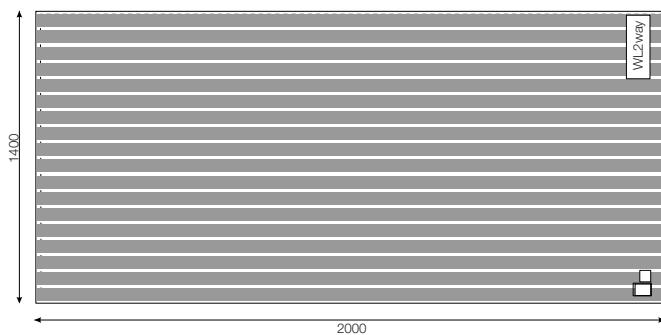

Art. no.	Size cm/inch	Rec. bed, width	Rec. bed, length	Colour
1636	140x200/55x79	80-120cm/32-48inch	140-210cm/56-83inch	white/grey striped