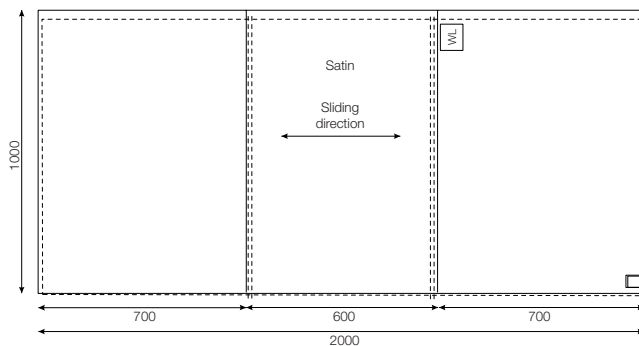

ReadyLett - sliding sheet

(Can be combined with WendyLett2Way drawsheet or WendyLett4Way sliding drawsheet)

11629	ReadyLett, 60 cm/24" sliding surface (<i>bed 80-120 cm / 32-47"</i>)	100 x 200/39 x 79	white
11634	ReadyLett, 60 cm/24" sliding surface (<i>bed 80-120 cm / 32-47"</i>)	140 x 200/55 x 79	white
11639	ReadyLett, 70 cm/28" sliding surface (<i>bed 80-120 cm / 32-47"</i>)	200 x 200/79 x 79	white
11641	ReadyLett, 70 cm/28" sliding surface (<i>bed 90-100 cm/36-39"</i>), fitted, with elastics	200 x 90/79 x 36	white

WendyLean - pillowcase with handles

1680	WendyLean	50 x 60/20 x 24	grey/white striped
------	-----------	-----------------	--------------------

WendyLett

SystemRoMedic®

Art. no.	Size cm/inch	Sliding surface	Rec. bed, width	Rec. bed, length	Colour
1609	100x200/39x79	60cm/24inch	80-120cm/32-47inch	80-210cm/31-83inch	White

Art. no.	Size cm/inch	Sliding surface	Rec. bed, width	Rec. bed, length	Colour
1614	140x200/55x79	60cm/24inch	80-120cm/32-47inch	120-210cm/47-83inch	White

Art. no.	Size cm/inch	Sliding surface	Rec. bed, width	Rec. bed, length	Colour
1629	100x200/39x79	60cm/24inch	80-120cm/32-47inch	80-210cm/32-83inch	grey/white striped