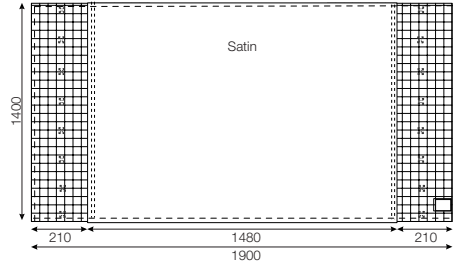

Art. no.	Size cm/inch	Rec. bed, width	Rec. bed, length	Colour
1648	75x200/30x79	80-120cm/32-48inch	100-210cm/40-83inch	grey (inco) checked

Front side

Back side

Art. no.	Size cm/inch	Rec. bed, width	Rec. bed, length	Colour
1649	140x120/55x47	80-120cm/32-48inch	140-210cm/56-83inch	grey (inco)

Front side

Back side

Art. no.	Size cm/inch	Rec. bed, width	Rec. bed, length	Colour
1657	140x190/55x75	80-140cm/32-55inch	140-210cm/55-83inch	grey/white checked

Front side

Back side

Art. no.	Size cm/inch	Rec. bed, width	Rec. bed, length	Colour
1652	140x260/55x102	100-180cm/39-47inch	140-210cm/56-83inch	grey/white checked

ReadyLett

SystemRoMedic®

Art. no.	Size cm/inch	Sliding surface	Rec. bed, width	Rec. bed, length	Colour
11629	100x200/39x79	60cm/24inch	80-120cm/32-47inch	80-210cm/32-83inch	white

Art. no.	Size cm/inch	Sliding surface	Rec. bed, width	Rec. bed, length	Colour
11634	140x200/55x79	60cm/24inch	80-120cm/32-47inch	120-210cm/ 47-83inch	white