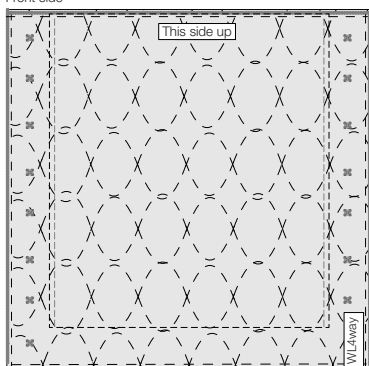

Art. no.	Size cm/inch	Rec. bed, width	Rec. bed, length	Colour
1648	75x200/30x79	80-120cm/32-48inch	100-210cm/40-83inch	grey (inco) checked

Art. no.	Size cm/inch	Rec. bed, width	Rec. bed, length	Colour
1649	140x120/55x47	80-120cm/32-48inch	140-210cm/56-83inch	grey (inco)

Front side