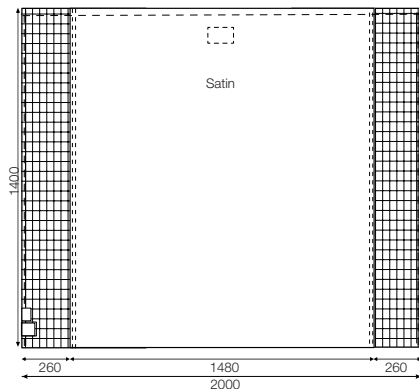

Art. no.	Size cm/inch	Sliding surface	Rec. bed, width	Rec. bed, length	Colour
1681	200x370/79x146	70cm/28inch	180-210cm/ 47-83inch	grey/white striped	

WendyLett2Way

SystemRoMedic®

Art. no.	Size cm/inch	Rec. bed, width	Rec. bed, length	Colour
1620	90x180/35x70	80-120cm/32-48inch	100-210cm/40-83inch	white

Art. no.	Size cm/inch	Rec. bed, width	Rec. bed, length	Colour
1631	100x200/39x79	80-120cm/32-48inch	100-210cm/40-83inch	white/grey striped

Art. no.	Size cm/inch	Rec. bed, width	Rec. bed, length	Colour
1636	140x200/55x79	80-120cm/32-48inch	140-210cm/56-83inch	white/grey striped

WendyLett4Way

SystemRoMedic

Art. no.	Size cm/inch	Rec. bed, width	Rec. bed, length	Colour
1637	140x200/55x79	80-120cm/32-48inch	140-210cm/56-83inch	grey/white checked

Art. no.	Size cm/inch	Rec. bed, width	Rec. bed, length	Colour
1647	200x200/79x79	80-120cm/32-48inch	190-210cm/75-83inch	grey/white checked

Art. no.	Size cm/inch	Rec. bed, width	Rec. bed, length	Colour
1648	75x200/30x79	80-120cm/32-48inch	100-210cm/40-83inch	grey (inco) checked

Front side

Back side

Art. no.	Size cm/inch	Rec. bed, width	Rec. bed, length	Colour
1649	140x120/55x47	80-120cm/32-48inch	140-210cm/56-83inch	grey (inco)