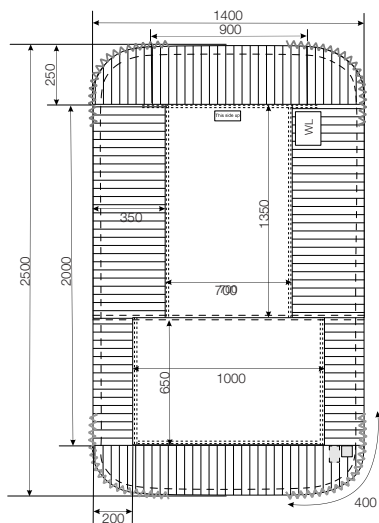

Art. no.	Size cm/inch	Sliding surface	Rec. bed, width	Rec. bed, length	Colour
1634	140x200/55x79	60cm/24inch	80-120cm/32-47inch	120-210cm/47-83inch	grey/white striped

Art. no.	Size cm/inch	Sliding surface	Rec. bed, width	Rec. bed, length	Colour
1639	200x200/79x79	70cm/28inch	80-120cm/32-47inch	180-210cm/47-83inch	grey/white striped

Art. no.	Size cm/inch	Sliding surface	Rec. bed, width	Rec. bed, length	Colour
1667	100x220/99x88	100cm/40inch	120-150cm/ 48-59inch	80-210cm/ 32-83inch	grey/white striped

Art. no.	Size cm/inch	Sliding surface	Rec. bed, width	Rec. bed, length	Colour
1668	140x220/55x88	100cm/40inch	120-150cm/ 48-59inch	120-210cm/ 48-83inch	grey/white striped

Art. no.	Size cm/inch	Sliding surface	Rec. bed, width	Rec. bed, length	Colour
1669	200x220/79x88	120cm/46inch	120-150cm/ 48-59inch	180-210cm/ 71-83inch	grey/white striped

Art. no.	Size cm/inch	Sliding surface	Rec. bed, width	Rec. bed, length	Madress height	Colour
1641	200x90/79x36	70cm/28inch	90-100cm/ 36-40inch	190-210cm/ 75-83inch	Max: 0-20cm/ 0-8inch	grey/white striped

Art. no.	Size cm/inch	Rec. bed, width	Rec. bed, length	Colour
1631	100x200/39x79	80-120cm/32-48inch	100-210cm/40-83inch	white/grey striped

Art. no.	Size cm/inch	Rec. bed, width	Rec. bed, length	Colour
1636	140x200/55x79	80-120cm/32-48inch	140-210cm/56-83inch	white/grey striped