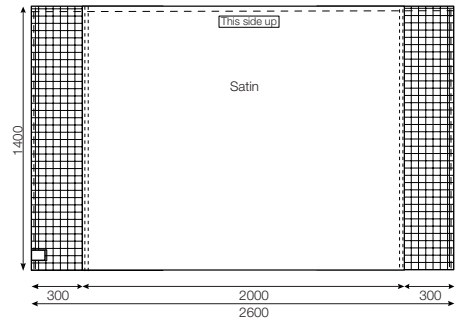

Art. no.	Size cm/inch	Rec. bed, width	Rec. bed, length	Colour
1648	75x200/30x79	80-120cm/32-48inch	100-210cm/40-83inch	grey (inco) checked

Front side

Back side

Art. no.	Size cm/inch	Rec. bed, width	Rec. bed, length	Colour
1649	140x120/55x47	80-120cm/32-48inch	140-210cm/56-83inch	grey (inco)

Front side

Back side

Art. no.	Size cm/inch	Rec. bed, width	Rec. bed, length	Colour
1657	140x190/55x75	80-140cm/32-55inch	140-210cm/55-83inch	grey/white checked

Front side

Back side

Art. no.	Size cm/inch	Rec. bed, width	Rec. bed, length	Colour
1652	140x260/55x102	100-180cm/39-47inch	140-210cm/56-83inch	grey/white checked