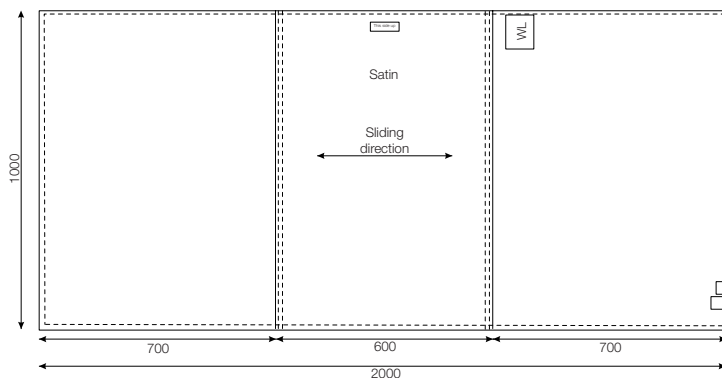

Art. no.	Size cm/inch	Rec. bed, width	Rec. bed, length	Colour
1648	75x200/30x79	80-120cm/32-48inch	100-210cm/40-83inch	grey (inco) checked

Front side

Back side

Art. no.	Size cm/inch	Rec. bed, width	Rec. bed, length	Colour
1649	140x120/55x47	80-120cm/32-48inch	140-210cm/56-83inch	grey (inco)

Front side

Back side

Art. no.	Size cm/inch	Rec. bed, width	Rec. bed, length	Colour
1657	140x190/55x75	80-140cm/32-55inch	140-210cm/55-83inch	grey/white checked

Front side

Back side

Art. no.	Size cm/inch	Rec. bed, width	Rec. bed, length	Colour
1652	140x260/55x102	100-180cm/39-47inch	140-210cm/56-83inch	grey/white checked

ReadyLett

SystemRoMedic®

Art. no.	Size cm/inch	Sliding surface	Rec. bed, width	Rec. bed, length	Colour
11629	100x200/39x79	60cm/24inch	80-120cm/32-47inch	80-210cm/32-83inch	white

Art. no.	Size cm/inch	Sliding surface	Rec. bed, width	Rec. bed, length	Colour
11634	140x200/55x79	60cm/24inch	80-120cm/32-47inch	120-210cm/ 47-83inch	white

Art. no.	Size cm/inch	Sliding surface	Rec. bed, width	Rec. bed, length	Colour
11639	200x200/79x79	70cm/28 inch	80-120cm/ 32-47inch	180-210cm/47-83inch	white

Art. no.	Size cm/inch	Sliding surface	Rec. bed, width	Rec. bed, length	Madress height	Colour
11641	200x90/79x36	70cm/28inch	90-100cm/ 36-40inch	190-210cm/ 75-83inch	Max: 0-20cm/ 0-8inch	white