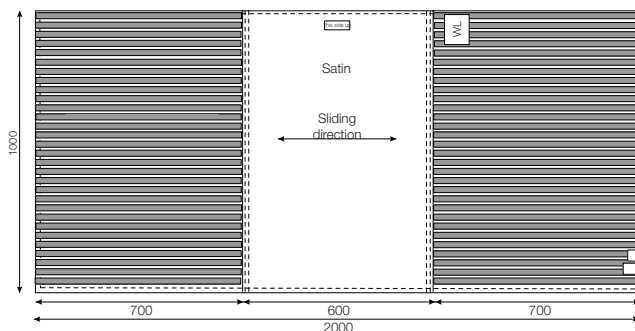

ReadyLett - sliding sheet

(Can be combined with WendyLett2Way drawsheet or WendyLett4Way sliding drawsheet)

11629	ReadyLett, 60 cm/24" sliding surface (<i>bed 80-120 cm / 32-47"</i>)	100 x 200/39 x 79	white
11634	ReadyLett, 60 cm/24" sliding surface (<i>bed 80-120 cm / 32-47"</i>)	140 x 200/55 x 79	white
11639	ReadyLett, 70 cm/28" sliding surface (<i>bed 80-120 cm / 32-47"</i>)	200 x 200/79 x 79	white
11641	ReadyLett, 70 cm/28" sliding surface (<i>bed 90-100 cm/36-39"</i>), fitted, with elastics	200 x 90/79 x 36	white

WendyLean - pillowcase with handles

1680	WendyLean	50 x 60/20 x 24	grey/white striped
------	-----------	-----------------	--------------------

WendyLett

SystemRoMedic®

Art. no.	Size cm/inch	Sliding surface	Rec. bed, width	Rec. bed, length	Colour
1609	100x200/39x79	60cm/24inch	80-120cm/32-47inch	80-210cm/31-83inch	White

Art. no.	Size cm/inch	Sliding surface	Rec. bed, width	Rec. bed, length	Colour
1614	140x200/55x79	60cm/24inch	80-120cm/32-47inch	120-210cm/47-83inch	White

Art. no.	Size cm/inch	Sliding surface	Rec. bed, width	Rec. bed, length	Colour
1629	100x200/39x79	60cm/24inch	80-120cm/32-47inch	80-210cm/32-83inch	grey/white striped

Art. no.	Size cm/inch	Sliding surface	Rec. bed, width	Rec. bed, length	Colour
1634	140x200/55x79	60cm/24inch	80-120cm/32-47inch	120-210cm/47-83inch	grey/white striped

Art. no.	Size cm/inch	Sliding surface	Rec. bed, width	Rec. bed, length	Colour
1639	200x200/79x79	70cm/28inch	80-120cm/32-47inch	180-210cm/47-83inch	grey/white striped