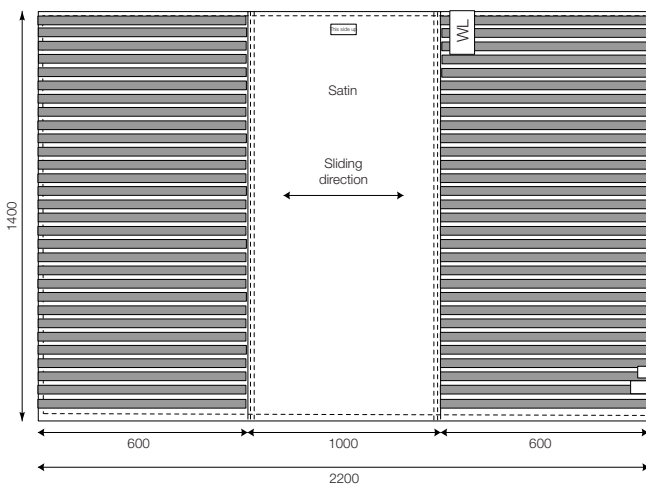

Art. no.	Size cm/inch	Sliding surface	Rec. bed, width	Rec. bed, length	Colour
1614	140x200/55x79	60cm/24inch	80-120cm/32-47inch	120-210cm/47-83inch	White

Art. no.	Size cm/inch	Sliding surface	Rec. bed, width	Rec. bed, length	Colour
1629	100x200/39x79	60cm/24inch	80-120cm/32-47inch	80-210cm/32-83inch	grey/white striped

Art. no.	Size cm/inch	Sliding surface	Rec. bed, width	Rec. bed, length	Colour
1634	140x200/55x79	60cm/24inch	80-120cm/32-47inch	120-210cm/47-83inch	grey/white striped

Art. no.	Size cm/inch	Sliding surface	Rec. bed, width	Rec. bed, length	Colour
1639	200x200/79x79	70cm/28inch	80-120cm/32-47inch	180-210cm/47-83inch	grey/white striped

Art. no.	Size cm/inch	Sliding surface	Rec. bed, width	Rec. bed, length	Colour
1667	100x220/99x88	100cm/40inch	120-150cm/ 48-59inch	80-210cm/ 32-83inch	grey/white striped

Art. no.	Size cm/inch	Sliding surface	Rec. bed, width	Rec. bed, length	Colour
1668	140x220/55x88	100cm/40inch	120-150cm/ 48-59inch	120-210cm/ 48-83inch	grey/white striped

Art. no.	Size cm/inch	Sliding surface	Rec. bed, width	Rec. bed, length	Colour
1669	200x220/79x88	120cm/46inch	120-150cm/ 48-59inch	180-210cm/ 71-83inch	grey/white striped

Art. no.	Size cm/inch	Sliding surface	Rec. bed, width	Rec. bed, length	Madress height	Colour
1641	200x90/79x36	70cm/28inch	90-100cm/ 36-40inch	190-210cm/ 75-83inch	Max: 0-20cm/ 0-8inch	grey/white striped