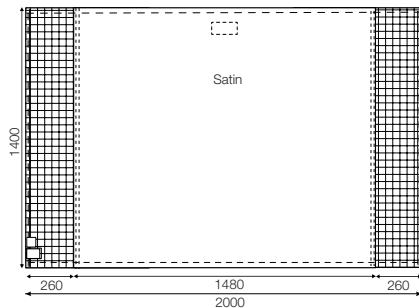

Art. no.	Size cm/inch	Sliding surface	Rec. bed, width	Rec. bed, length	Colour
1681	200x370/79x146	70cm/28inch	180-210cm/ 47-83inch	grey/white striped	

WendyLett2Way

SystemRoMedic®

Art. no.	Size cm/inch	Rec. bed, width	Rec. bed, length	Colour
1620	90x180/35x70	80-120cm/32-48inch	100-210cm/40-83inch	white

Art. no.	Size cm/inch	Rec. bed, width	Rec. bed, length	Colour
1631	100x200/39x79	80-120cm/32-48inch	100-210cm/40-83inch	white/grey striped

Art. no.	Size cm/inch	Rec. bed, width	Rec. bed, length	Colour
1636	140x200/55x79	80-120cm/32-48inch	140-210cm/56-83inch	white/grey striped

WendyLett4Way

SystemRoMedic

Art. no.	Size cm/inch	Rec. bed, width	Rec. bed, length	Colour
1637	140x200/55x79	80-120cm/32-48inch	140-210cm/56-83inch	grey/white checked

Art. no.	Size cm/inch	Rec. bed, width	Rec. bed, length	Colour
1647	200x200/79x79	80-120cm/32-48inch	190-210cm/75-83inch	grey/white checked

Art. no.	Size cm/inch	Rec. bed, width	Rec. bed, length	Colour
1648	75x200/30x79	80-120cm/32-48inch	100-210cm/40-83inch	grey (inco) checked

Front side

Back side

Art. no.	Size cm/inch	Rec. bed, width	Rec. bed, length	Colour
1649	140x120/55x47	80-120cm/32-48inch	140-210cm/56-83inch	grey (inco)