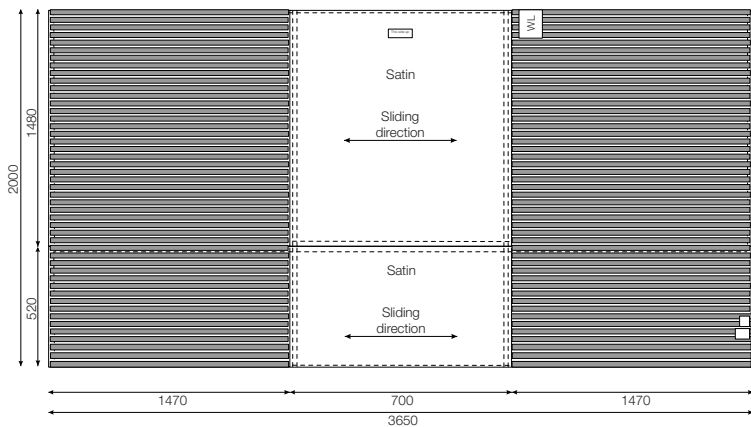

Art. no.	Size cm/inch	Sliding surface	Rec. bed, width	Rec. bed, length	Colour
1681	200x370/79x146	70cm/28inch	180-210cm/ 47-83inch	grey/white striped