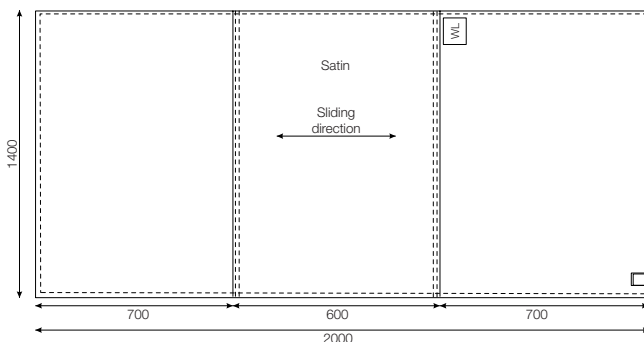

ReadyLett - sliding sheet

(Can be combined with WendyLett2Way drawsheet or WendyLett4Way sliding drawsheet)

11629	ReadyLett, 60 cm/24" sliding surface (<i>bed 80-120 cm / 32-47"</i>)	100 x 200/39 x 79	white
11634	ReadyLett, 60 cm/24" sliding surface (<i>bed 80-120 cm / 32-47"</i>)	140 x 200/55 x 79	white
11639	ReadyLett, 70 cm/28" sliding surface (<i>bed 80-120 cm / 32-47"</i>)	200 x 200/79 x 79	white
11641	ReadyLett, 70 cm/28" sliding surface (<i>bed 90-100 cm/36-39"</i>), fitted, with elastics	200 x 90/79 x 36	white

WendyLean - pillowcase with handles

1680	WendyLean	50 x 60/20 x 24	grey/white striped
------	-----------	-----------------	--------------------

WendyLett

SystemRoMedic®

Art. no.	Size cm/inch	Sliding surface	Rec. bed, width	Rec. bed, length	Colour
1609	100x200/39x79	60cm/24inch	80-120cm/32-47inch	80-210cm/31-83inch	White

Art. no.	Size cm/inch	Sliding surface	Rec. bed, width	Rec. bed, length	Colour
1614	140x200/55x79	60cm/24inch	80-120cm/32-47inch	120-210cm/47-83inch	White

Art. no.	Size cm/inch	Sliding surface	Rec. bed, width	Rec. bed, length	Colour
1629	100x200/39x79	60cm/24inch	80-120cm/32-47inch	80-210cm/32-83inch	grey/white striped

Art. no.	Size cm/inch	Sliding surface	Rec. bed, width	Rec. bed, length	Colour
1634	140x200/55x79	60cm/24inch	80-120cm/32-47inch	120-210cm/47-83inch	grey/white striped

Art. no.	Size cm/inch	Sliding surface	Rec. bed, width	Rec. bed, length	Colour
1639	200x200/79x79	70cm/28inch	80-120cm/32-47inch	180-210cm/47-83inch	grey/white striped