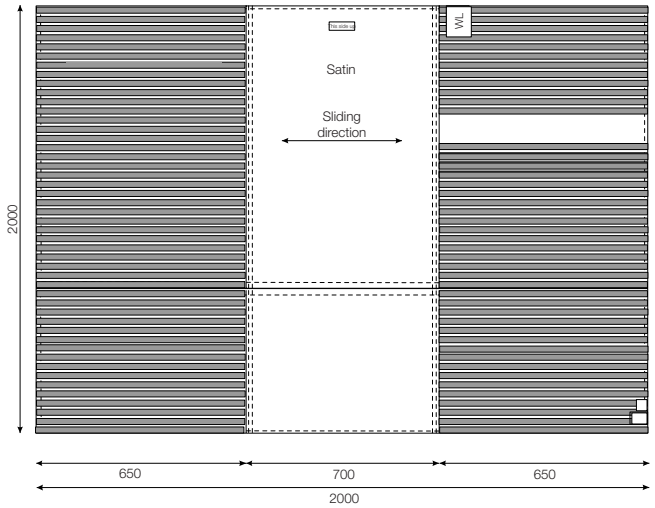

ReadyLett - sliding sheet

(Can be combined with WendyLett2Way drawsheet or WendyLett4Way sliding drawsheet)

11629	ReadyLett, 60 cm/24" sliding surface (<i>bed 80-120 cm / 32-47"</i>)	100 x 200/39 x 79	white
11634	ReadyLett, 60 cm/24" sliding surface (<i>bed 80-120 cm / 32-47"</i>)	140 x 200/55 x 79	white
11639	ReadyLett, 70 cm/28" sliding surface (<i>bed 80-120 cm / 32-47"</i>)	200 x 200/79 x 79	white
11641	ReadyLett, 70 cm/28" sliding surface (<i>bed 90-100 cm/36-39"</i>), fitted, with elastics	200 x 90/79 x 36	white

Art. no.	Size cm/inch	Sliding surface	Rec. bed, width	Rec. bed, length	Colour
1614	140x200/55x79	60cm/24inch	80-120cm/32-47inch	120-210cm/47-83inch	White

Art. no.	Size cm/inch	Sliding surface	Rec. bed, width	Rec. bed, length	Colour
1629	100x200/39x79	60cm/24inch	80-120cm/32-47inch	80-210cm/32-83inch	grey/white striped

Art. no.	Size cm/inch	Sliding surface	Rec. bed, width	Rec. bed, length	Colour
1634	140x200/55x79	60cm/24inch	80-120cm/32-47inch	120-210cm/47-83inch	grey/white striped

Art. no.	Size cm/inch	Sliding surface	Rec. bed, width	Rec. bed, length	Colour
1639	200x200/79x79	70cm/28inch	80-120cm/32-47inch	180-210cm/47-83inch	grey/white striped

Art. no.	Size cm/inch	Sliding surface	Rec. bed, width	Rec. bed, length	Colour
1667	100x220/99x88	100cm/40inch	120-150cm/ 48-59inch	80-210cm/ 32-83inch	grey/white striped

Art. no.	Size cm/inch	Sliding surface	Rec. bed, width	Rec. bed, length	Colour
1668	140x220/55x88	100cm/40inch	120-150cm/ 48-59inch	120-210cm/ 48-83inch	grey/white striped