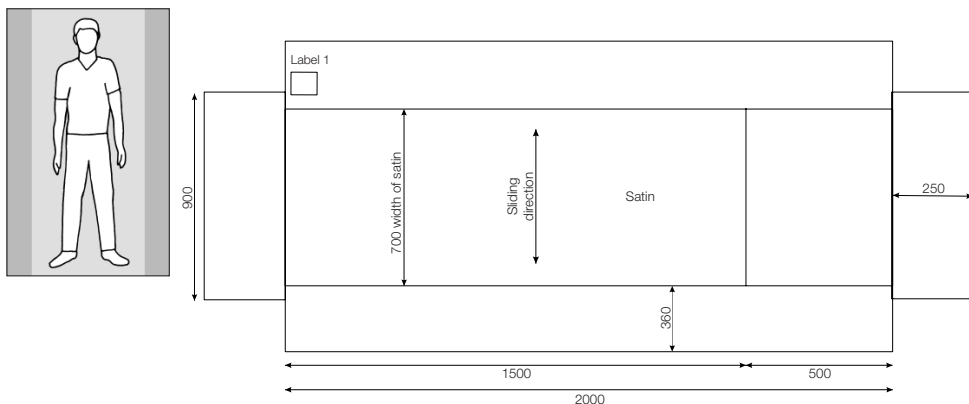

ReadyLett

SystemRoMedic®

Art. no.	Size cm/inch	Sliding surface	Rec. bed, width	Rec. bed, length	Colour
11629	100x200/39x79	60cm/24inch	80-120cm/32-47inch	80-210cm/32-83inch	white

Art. no.	Size cm/inch	Sliding surface	Rec. bed, width	Rec. bed, length	Colour
11634	140x200/55x79	60cm/24inch	80-120cm/32-47inch	120-210cm/ 47-83inch	white

Art. no.	Size cm/inch	Sliding surface	Rec. bed, width	Rec. bed, length	Colour
11639	200x200/79x79	70cm/28 inch	80-120cm/ 32-47inch	180-210cm/47-83inch	white

Art. no.	Size cm/inch	Sliding surface	Rec. bed, width	Rec. bed, length	Madress height	Colour
11641	200x90/79x36	70cm/28inch	90-100cm/ 36-40inch	190-210cm/ 75-83inch	Max: 0-20cm/ 0-8inch	white