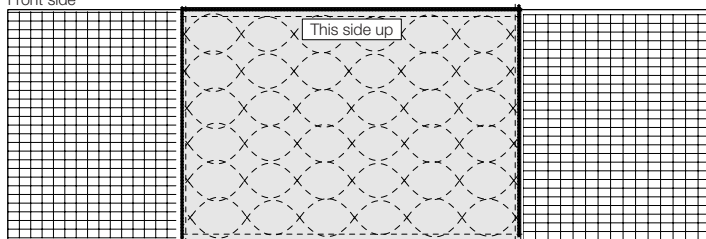

Art. no.	Size cm/inch	Rec. bed, width	Rec. bed, length	Colour
1648	75x200/30x79	80-120cm/32-48inch	100-210cm/40-83inch	grey (inco) checked

Front side